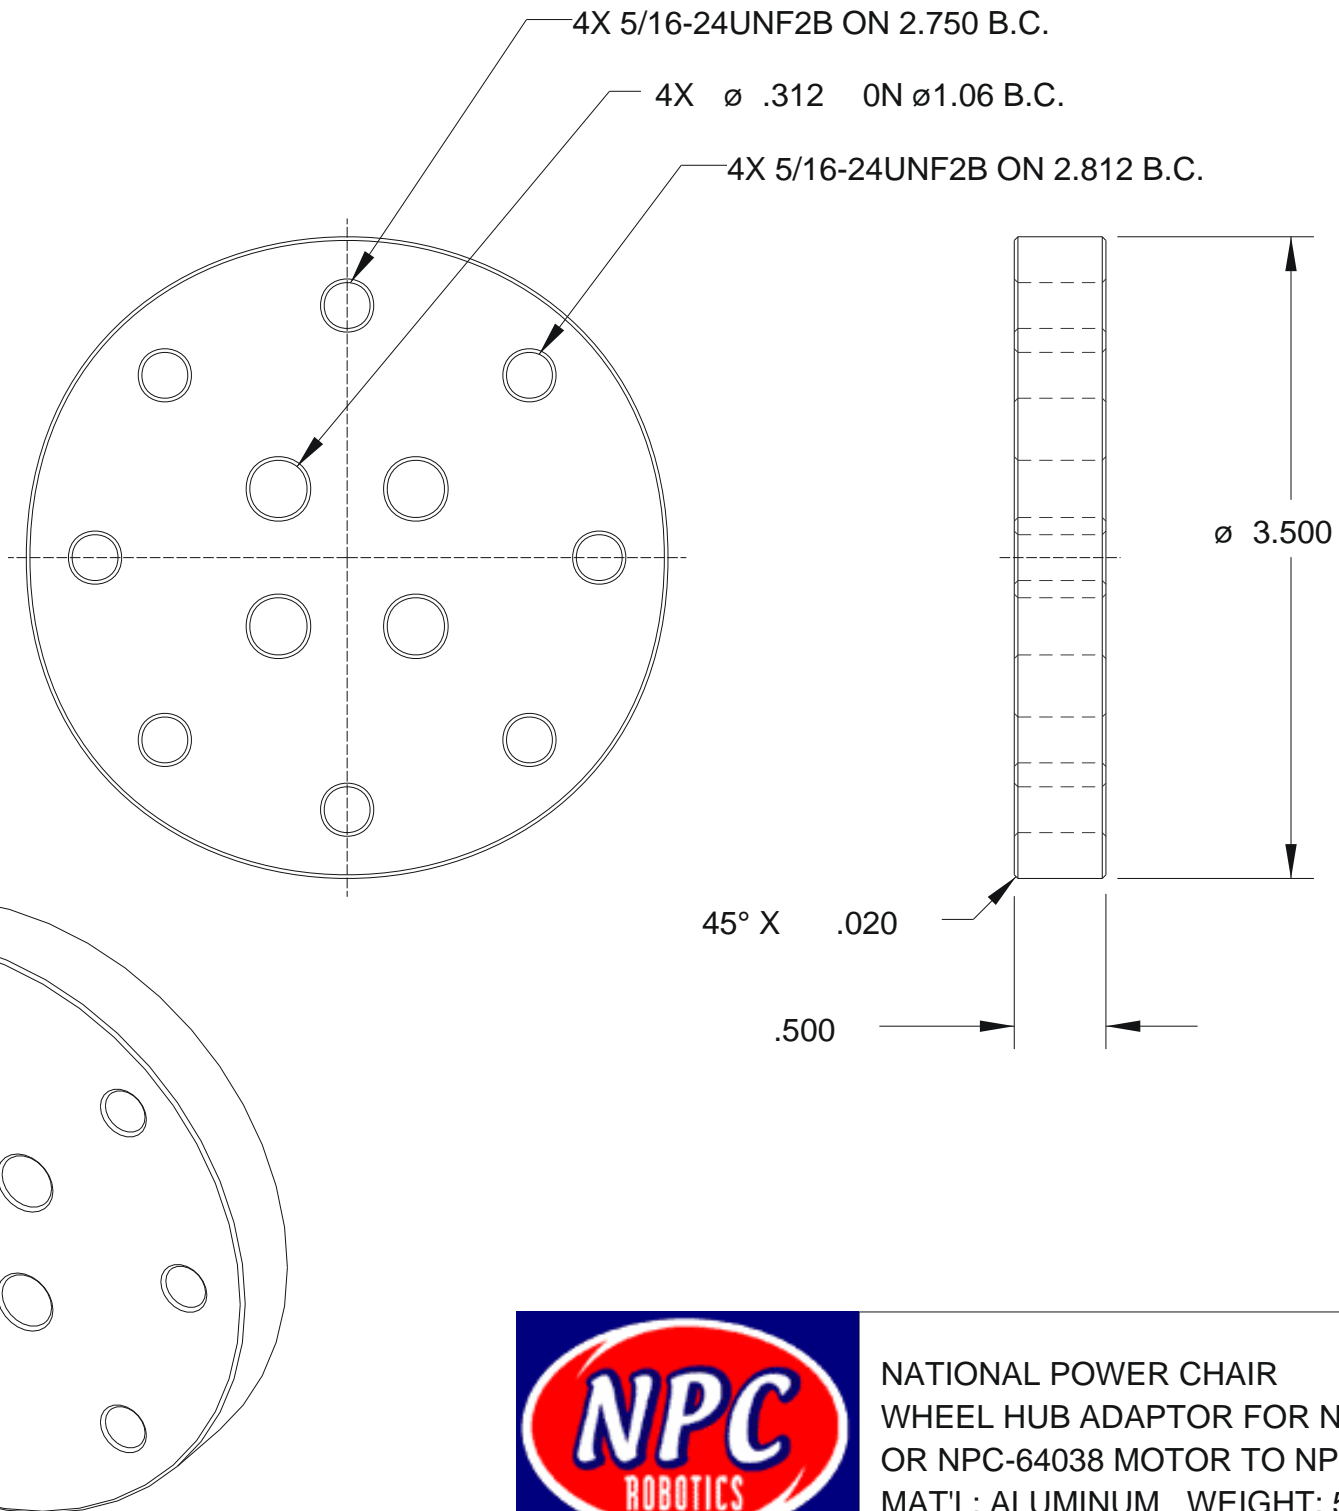

DRAWN BY: MIKE KONSHAK  
MODIFIED: 10/09/01

NATIONAL POWER CHAIR  
WHEEL HUB ADAPTOR FOR NPC-84088  
OR NPC-64038 MOTOR TO NPC WHEELS  
MAT'L: ALUMINUM WEIGHT: 5 OZ